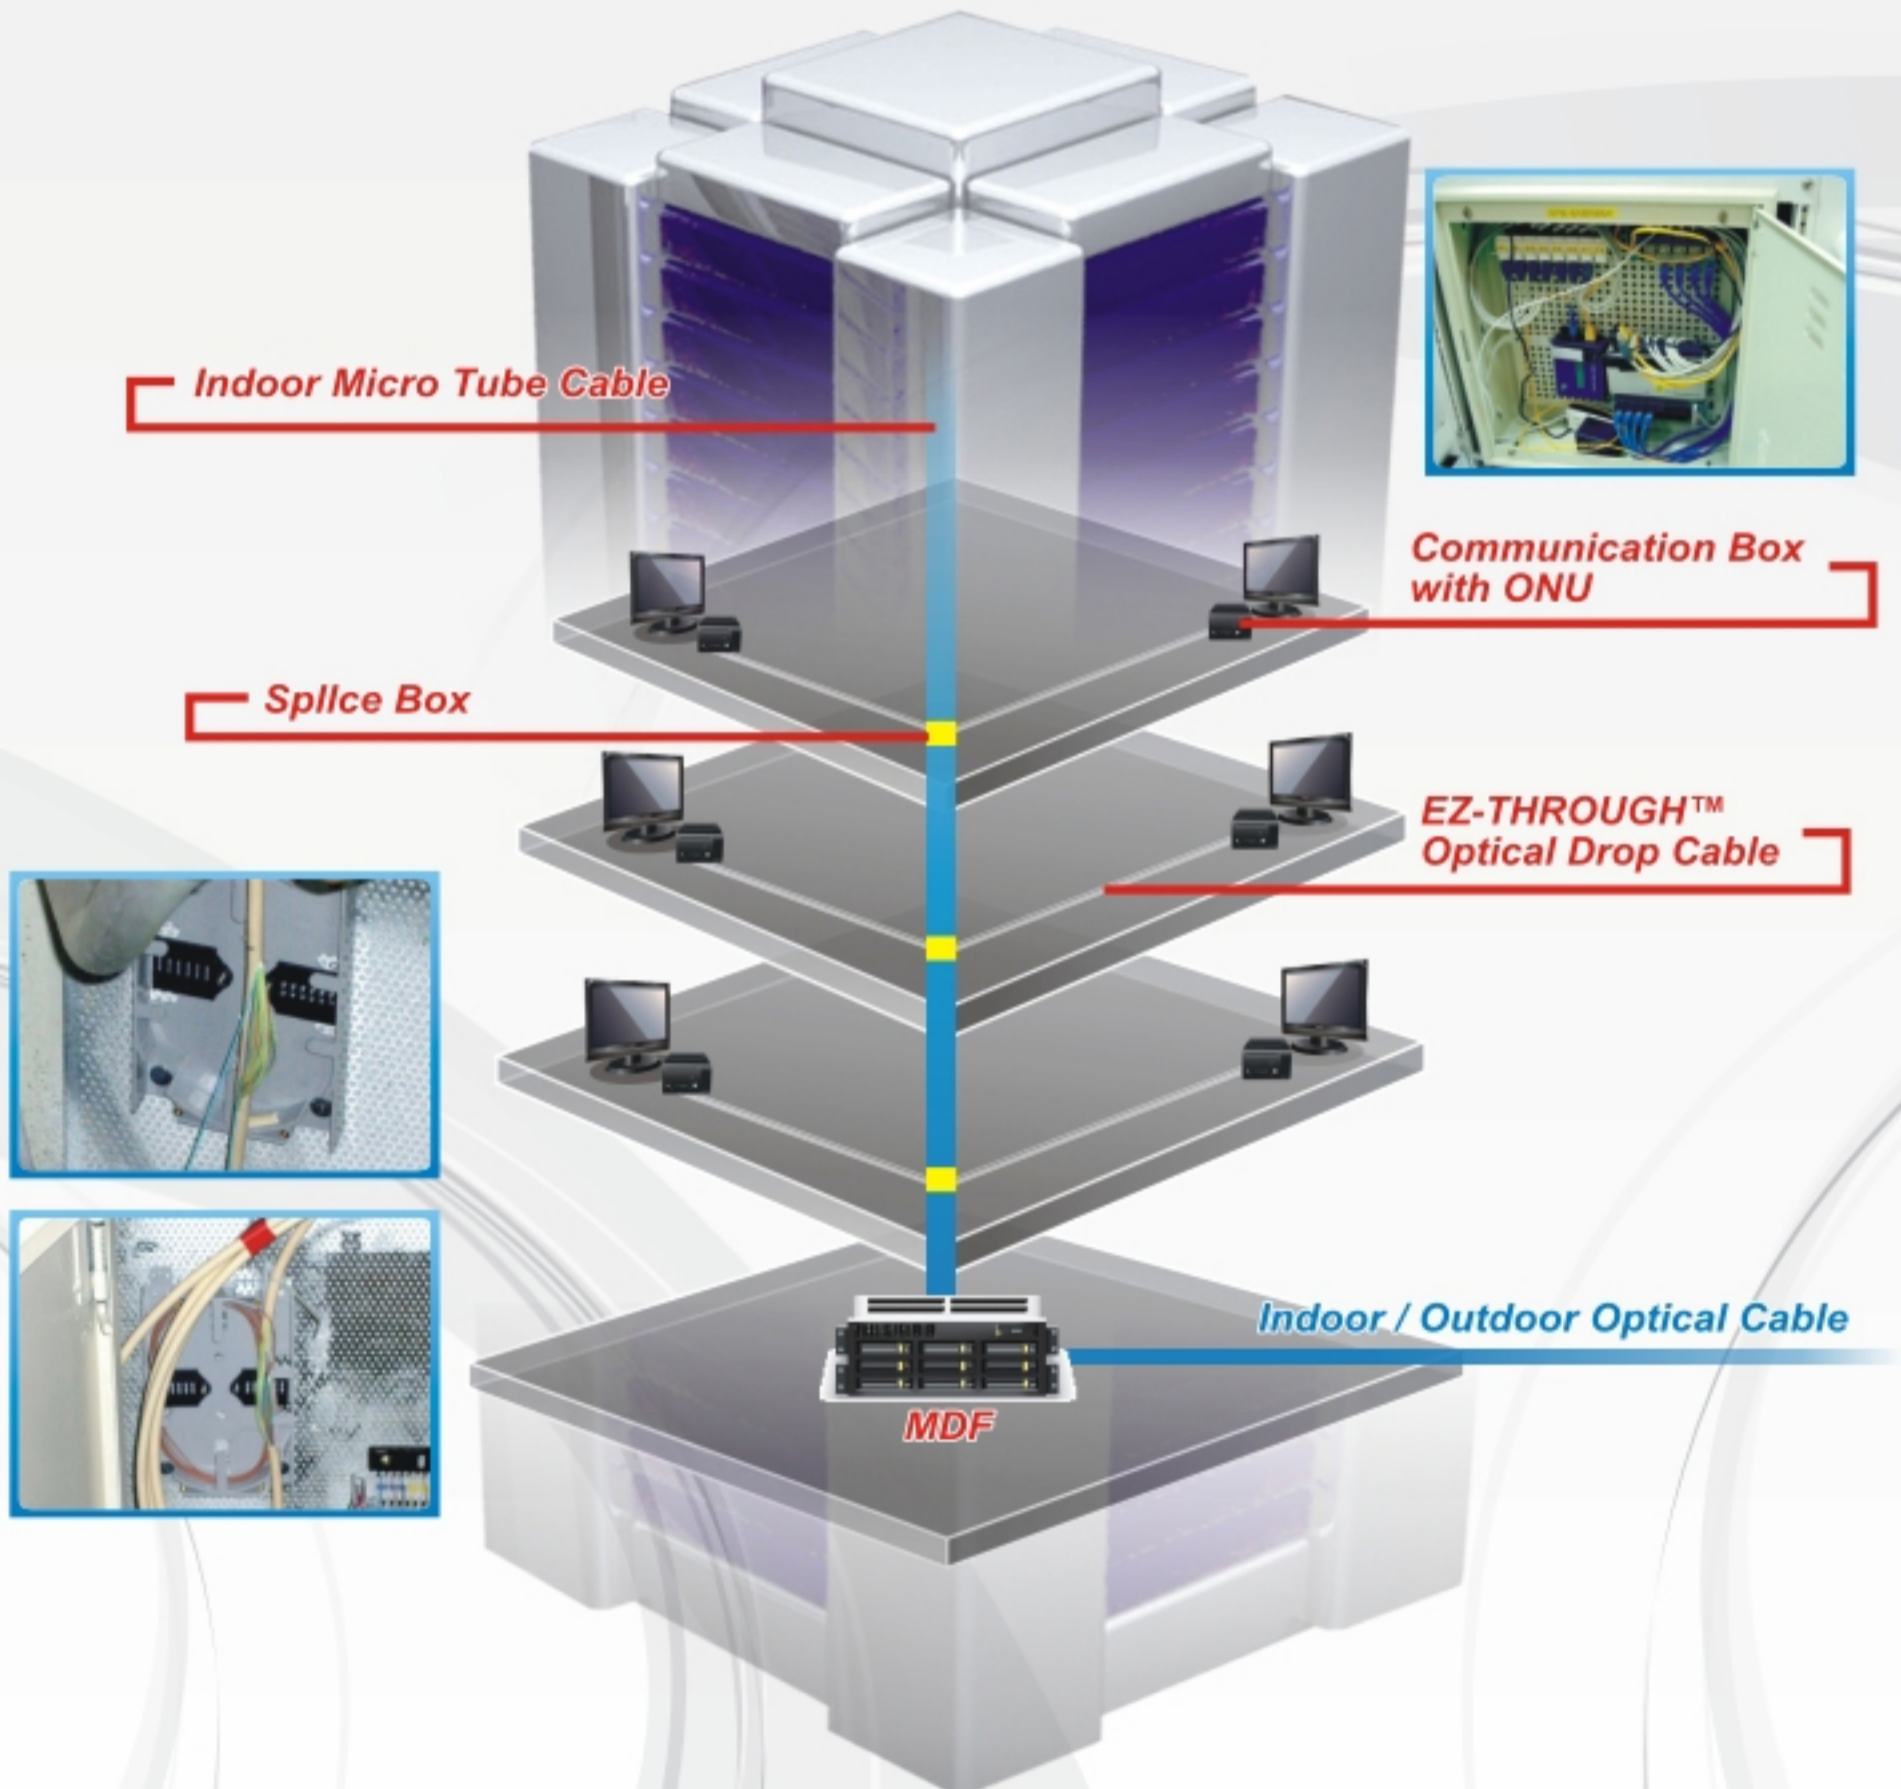

FTTX

CABLING SOLUTION

Indoor Micro Tube Cable

Communication Box with ONU

Splice Box

EZ-THROUGH™ Optical Drop Cable

Indoor / Outdoor Optical Cable

MDF