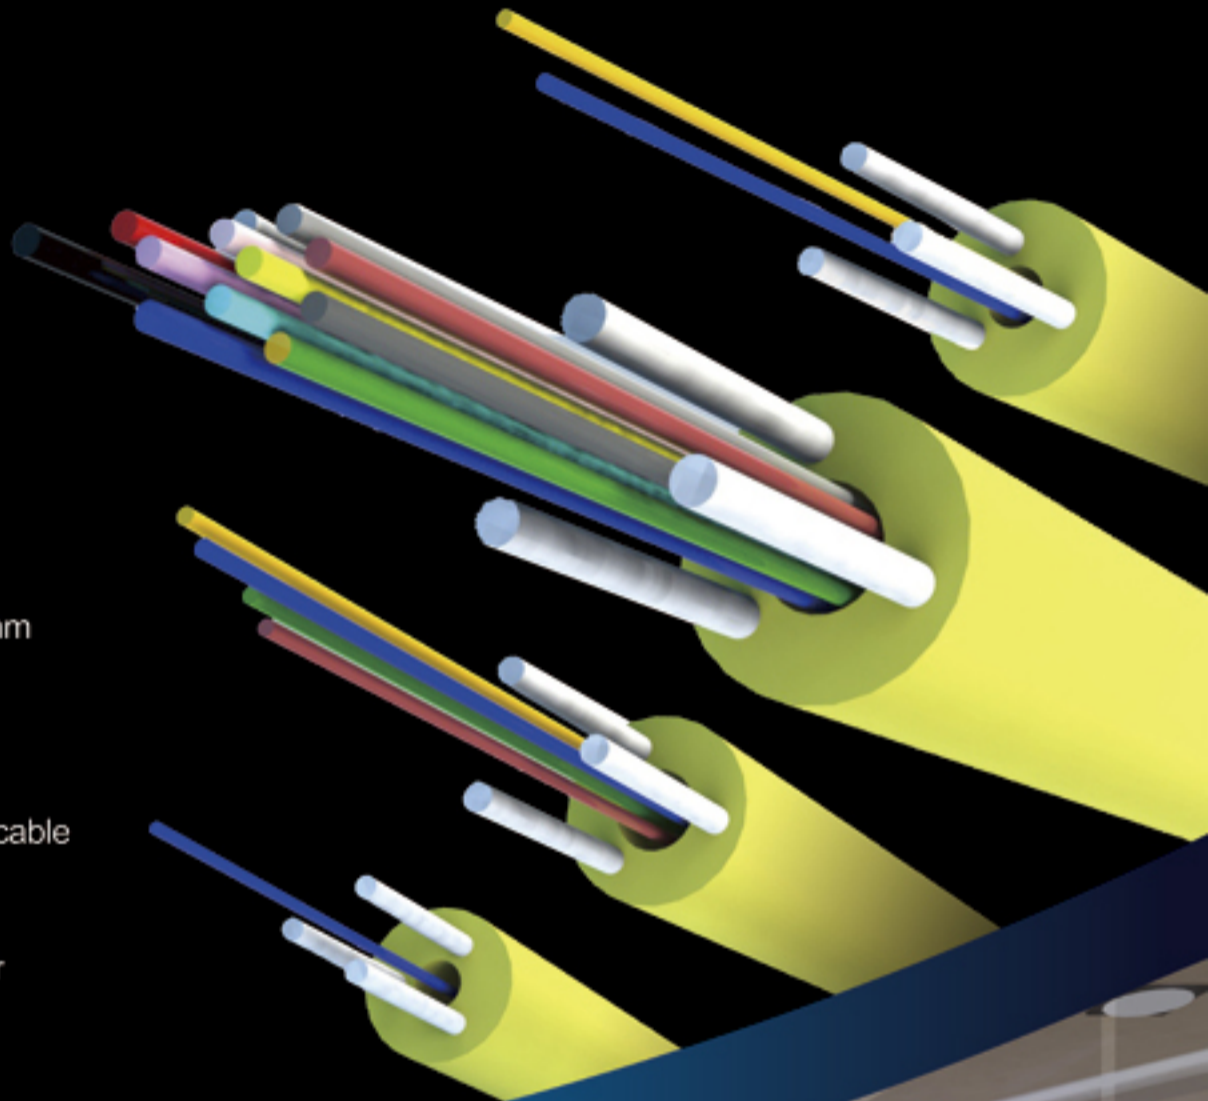

EZ-THROUGH™ FTTH Optical Cable

Anti-Bending & Rugged Fiber Cable

Features:

- Ultra small cable for 1~12 fiber count with OD 3.0mm & 3.3mm
- Great anti-bending performance for crowded inner duct
- Great compress load ability for up to 100~200kg
- Strong cable support than normal indoor drop cable and flat cable
- Great cable design to prevent the fiber damage and broken
- Easy to terminated with field installable fast SC,LC connector
- Flame retardant and RoHS compliant
- Box package like the copper LAN cable